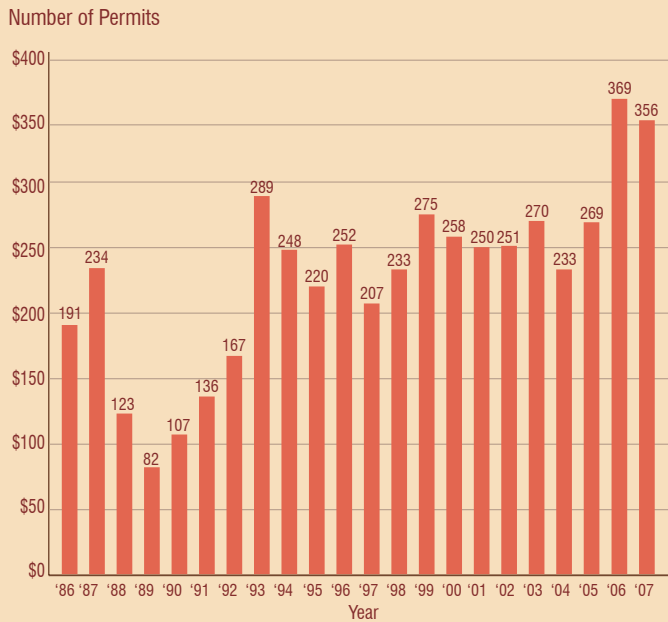

Total Building Permits

Source: City Permit Office - January 2008

Single Family Housing Permits

Source: San Angelo, TX Permit Department

Average Existing Home Sales Price

Source: San Angelo Association of Realtors

Per Capita Personal Income

Source: Regional Economic Information System, Bureau Economic Analysis

San Angelo's Trade Area

Source: Carole Keeton Strayhorn - Texas Comptroller of Public Accounts - 2006 Retail Sales Figures