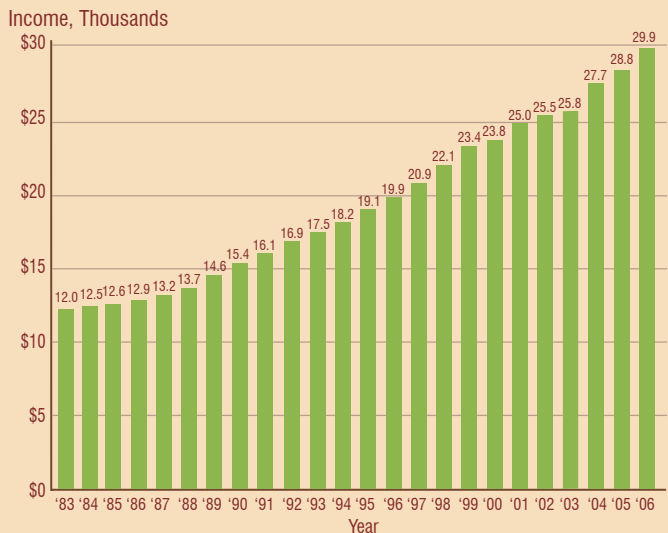

Total Building Permits

Source: City Permit Office - January 2008

Single Family Housing Permits

Source: San Angelo, TX Permit Department

Average Existing Home Sales Price

Source: San Angelo Association of Realtors

Per Capita Personal Income

Source: Regional Economic Information System, Bureau Economic Analysis

San Angelo's Trade Area

Source: Carole Keeton Strayhorn - Texas Comptroller of Public Accounts - 2006 Retail Sales Figures