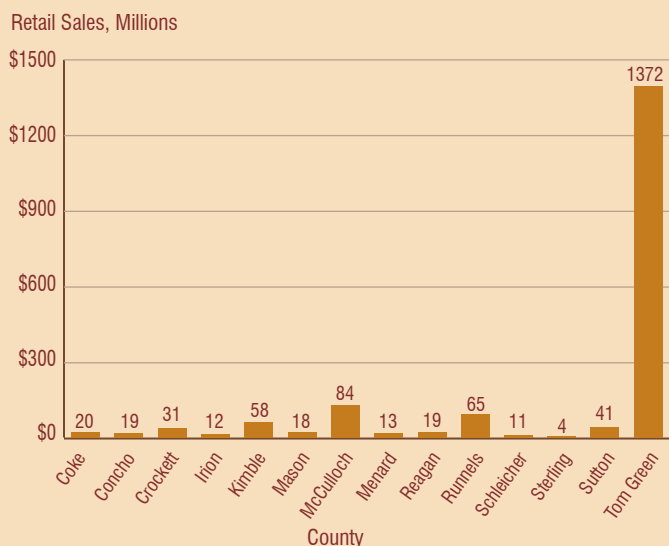

Total Building Permits

Source: City Permit Office - January 2008

Single Family Housing Permits

Source: San Angelo, TX Permit Department

Average Existing Home Sales Price

Source: San Angelo Association of Realtors

Per Capita Personal Income

Source: Regional Economic Information System, Bureau Economic Analysis

San Angelo's Trade Area

Source: Carole Keeton Strayhorn - Texas Comptroller of Public Accounts - 2006 Retail Sales Figures