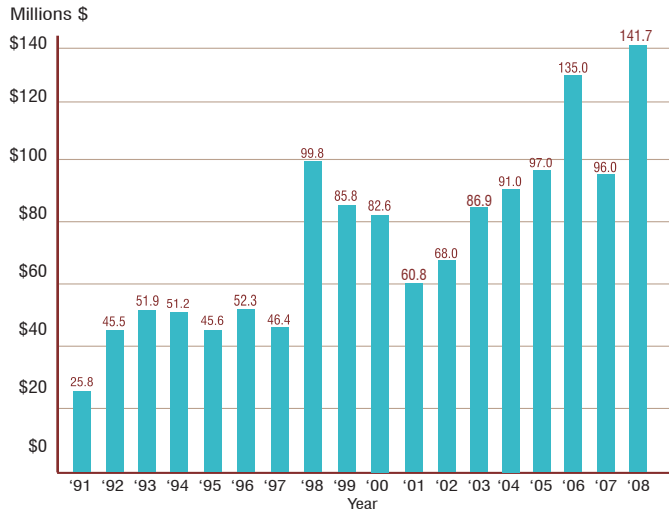

Total Building Permits

Source: City Permit Office - January 2009

Single Family Housing Permits

Source: San Angelo, TX Permit Department

Average Existing Home Sales Price

Source: San Angelo Association of Realtors

Per Capita Personal Income

Source: Regional Economic Information System, Bureau Economic Analysis

San Angelo's Trade Area

Source: Susan Combs - Texas Comptroller of Public Accounts - 2007 Retail Sales Figures