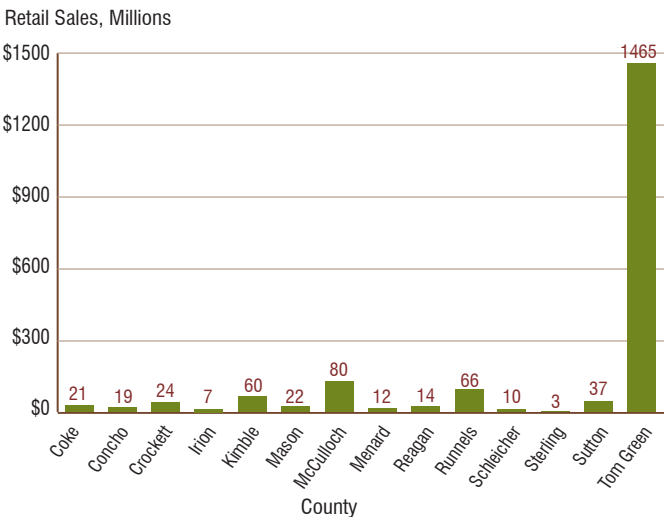

Total Building Permits

Source: City Permit Office - January 2009

Single Family Housing Permits

Source: San Angelo, TX Permit Department

Average Existing Home Sales Price

Source: San Angelo Association of Realtors

Per Capita Personal Income

Source: Regional Economic Information System, Bureau Economic Analysis

San Angelo's Trade Area

Source: Susan Combs - Texas Comptroller of Public Accounts - 2007 Retail Sales Figures