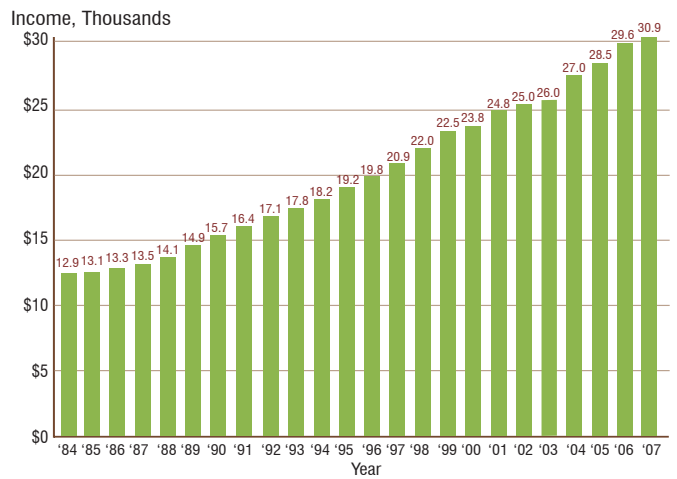

Total Building Permits

Source: City Permit Office - January 2009

Single Family Housing Permits

Source: San Angelo, TX Permit Department

Average Existing Home Sales Price

Source: San Angelo Association of Realtors

Per Capita Personal Income

Source: Regional Economic Information System, Bureau Economic Analysis

San Angelo's Trade Area

Source: Susan Combs - Texas Comptroller of Public Accounts - 2007 Retail Sales Figures