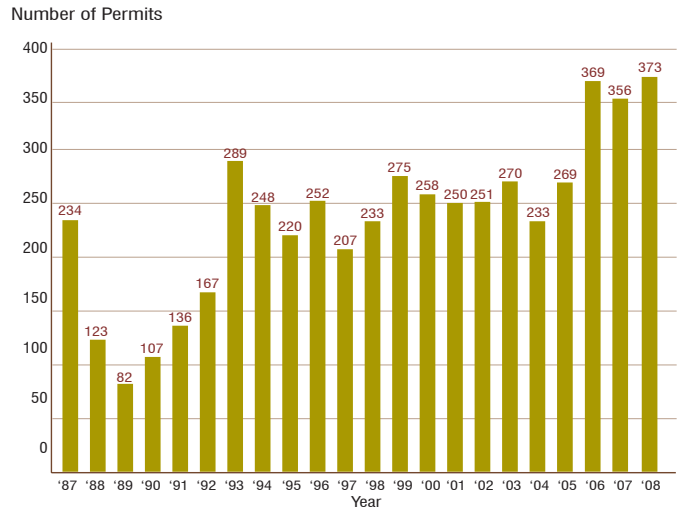

Total Building Permits

Source: City Permit Office - January 2009

Single Family Housing Permits

Source: San Angelo, TX Permit Department

Average Existing Home Sales Price

Source: San Angelo Association of Realtors

Per Capita Personal Income

Source: Regional Economic Information System, Bureau Economic Analysis

San Angelo's Trade Area

Source: Susan Combs - Texas Comptroller of Public Accounts - 2007 Retail Sales Figures